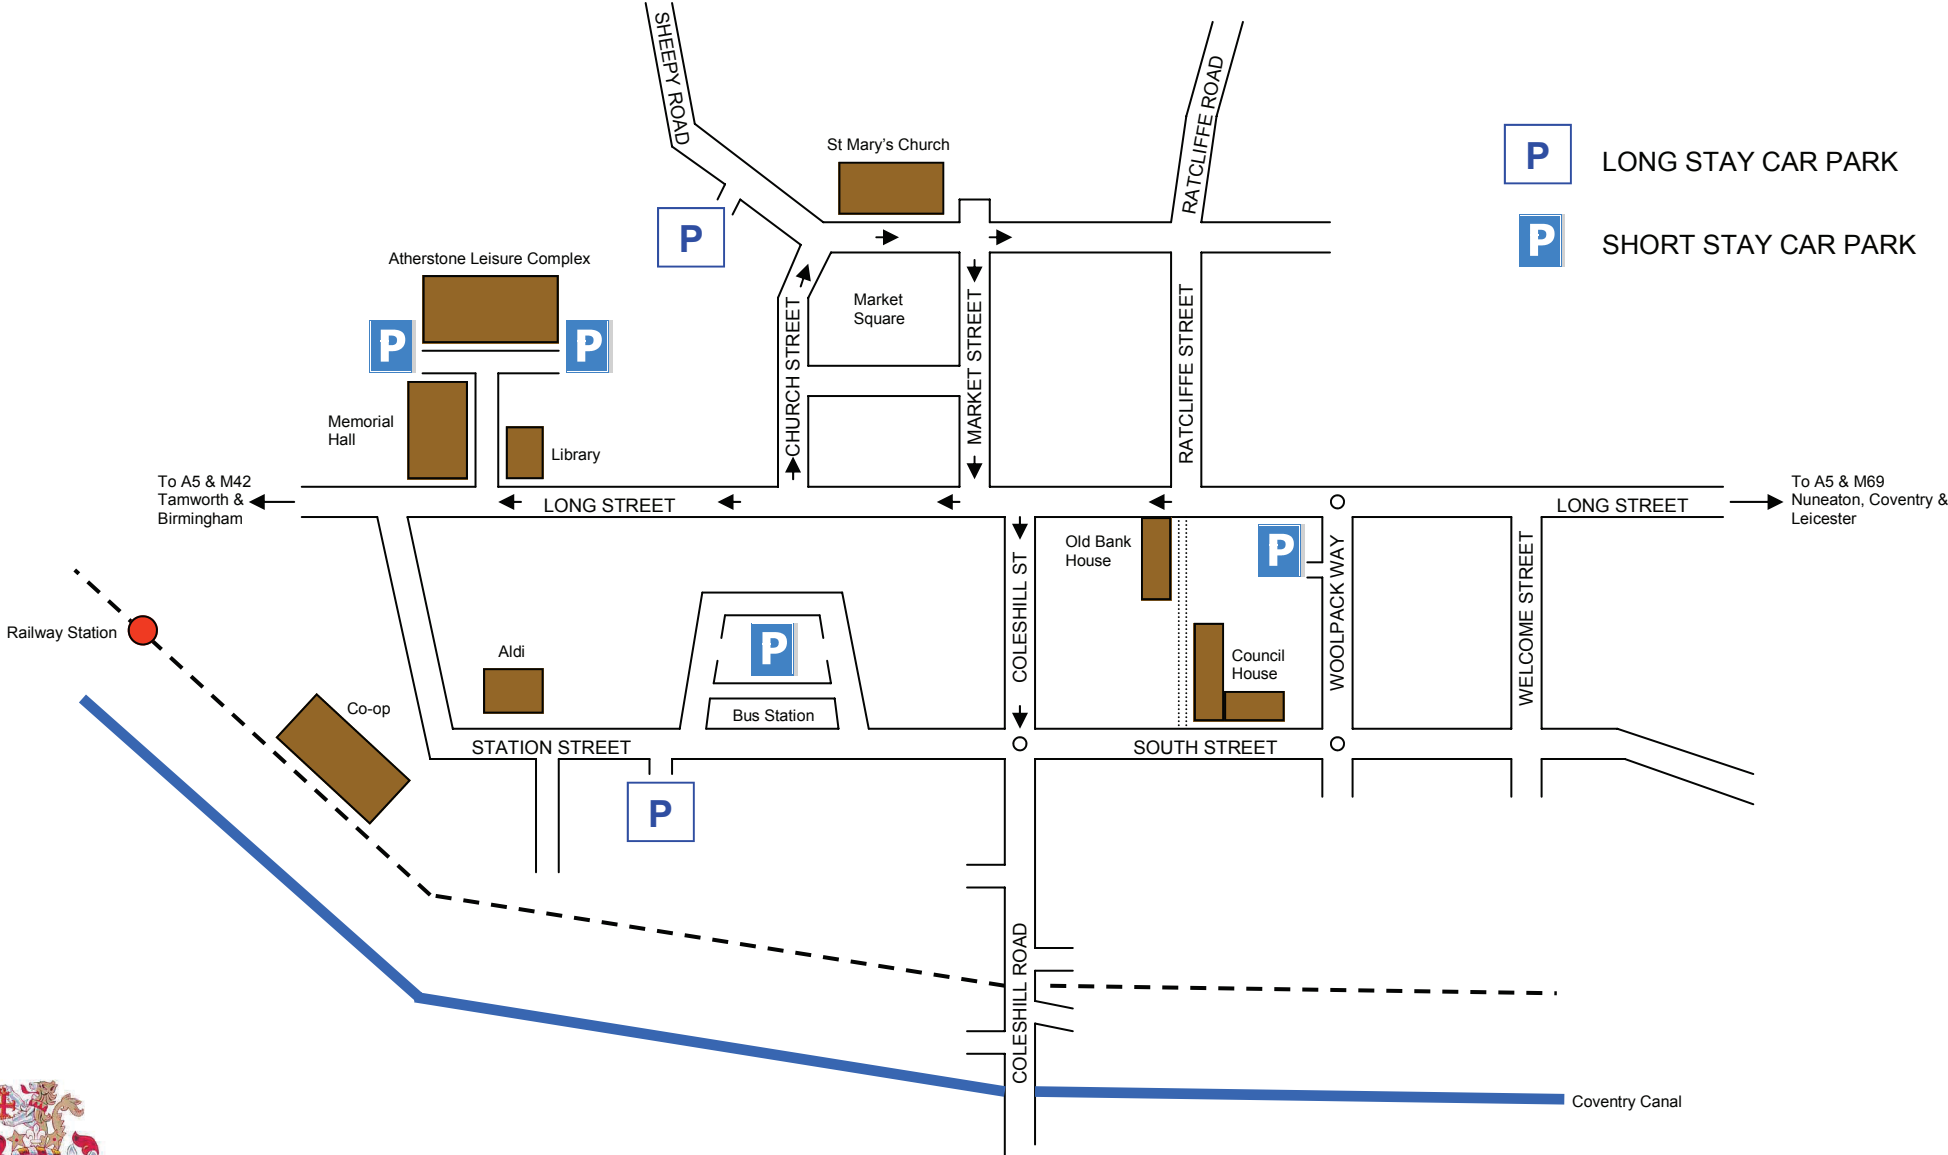

The Council House, South Street, Atherstone, Warwickshire, CV9 1DE ; Old Bank House, Long Street, Atherstone, Warwickshire, CV9 1AB

North Warwickshire
Borough Council