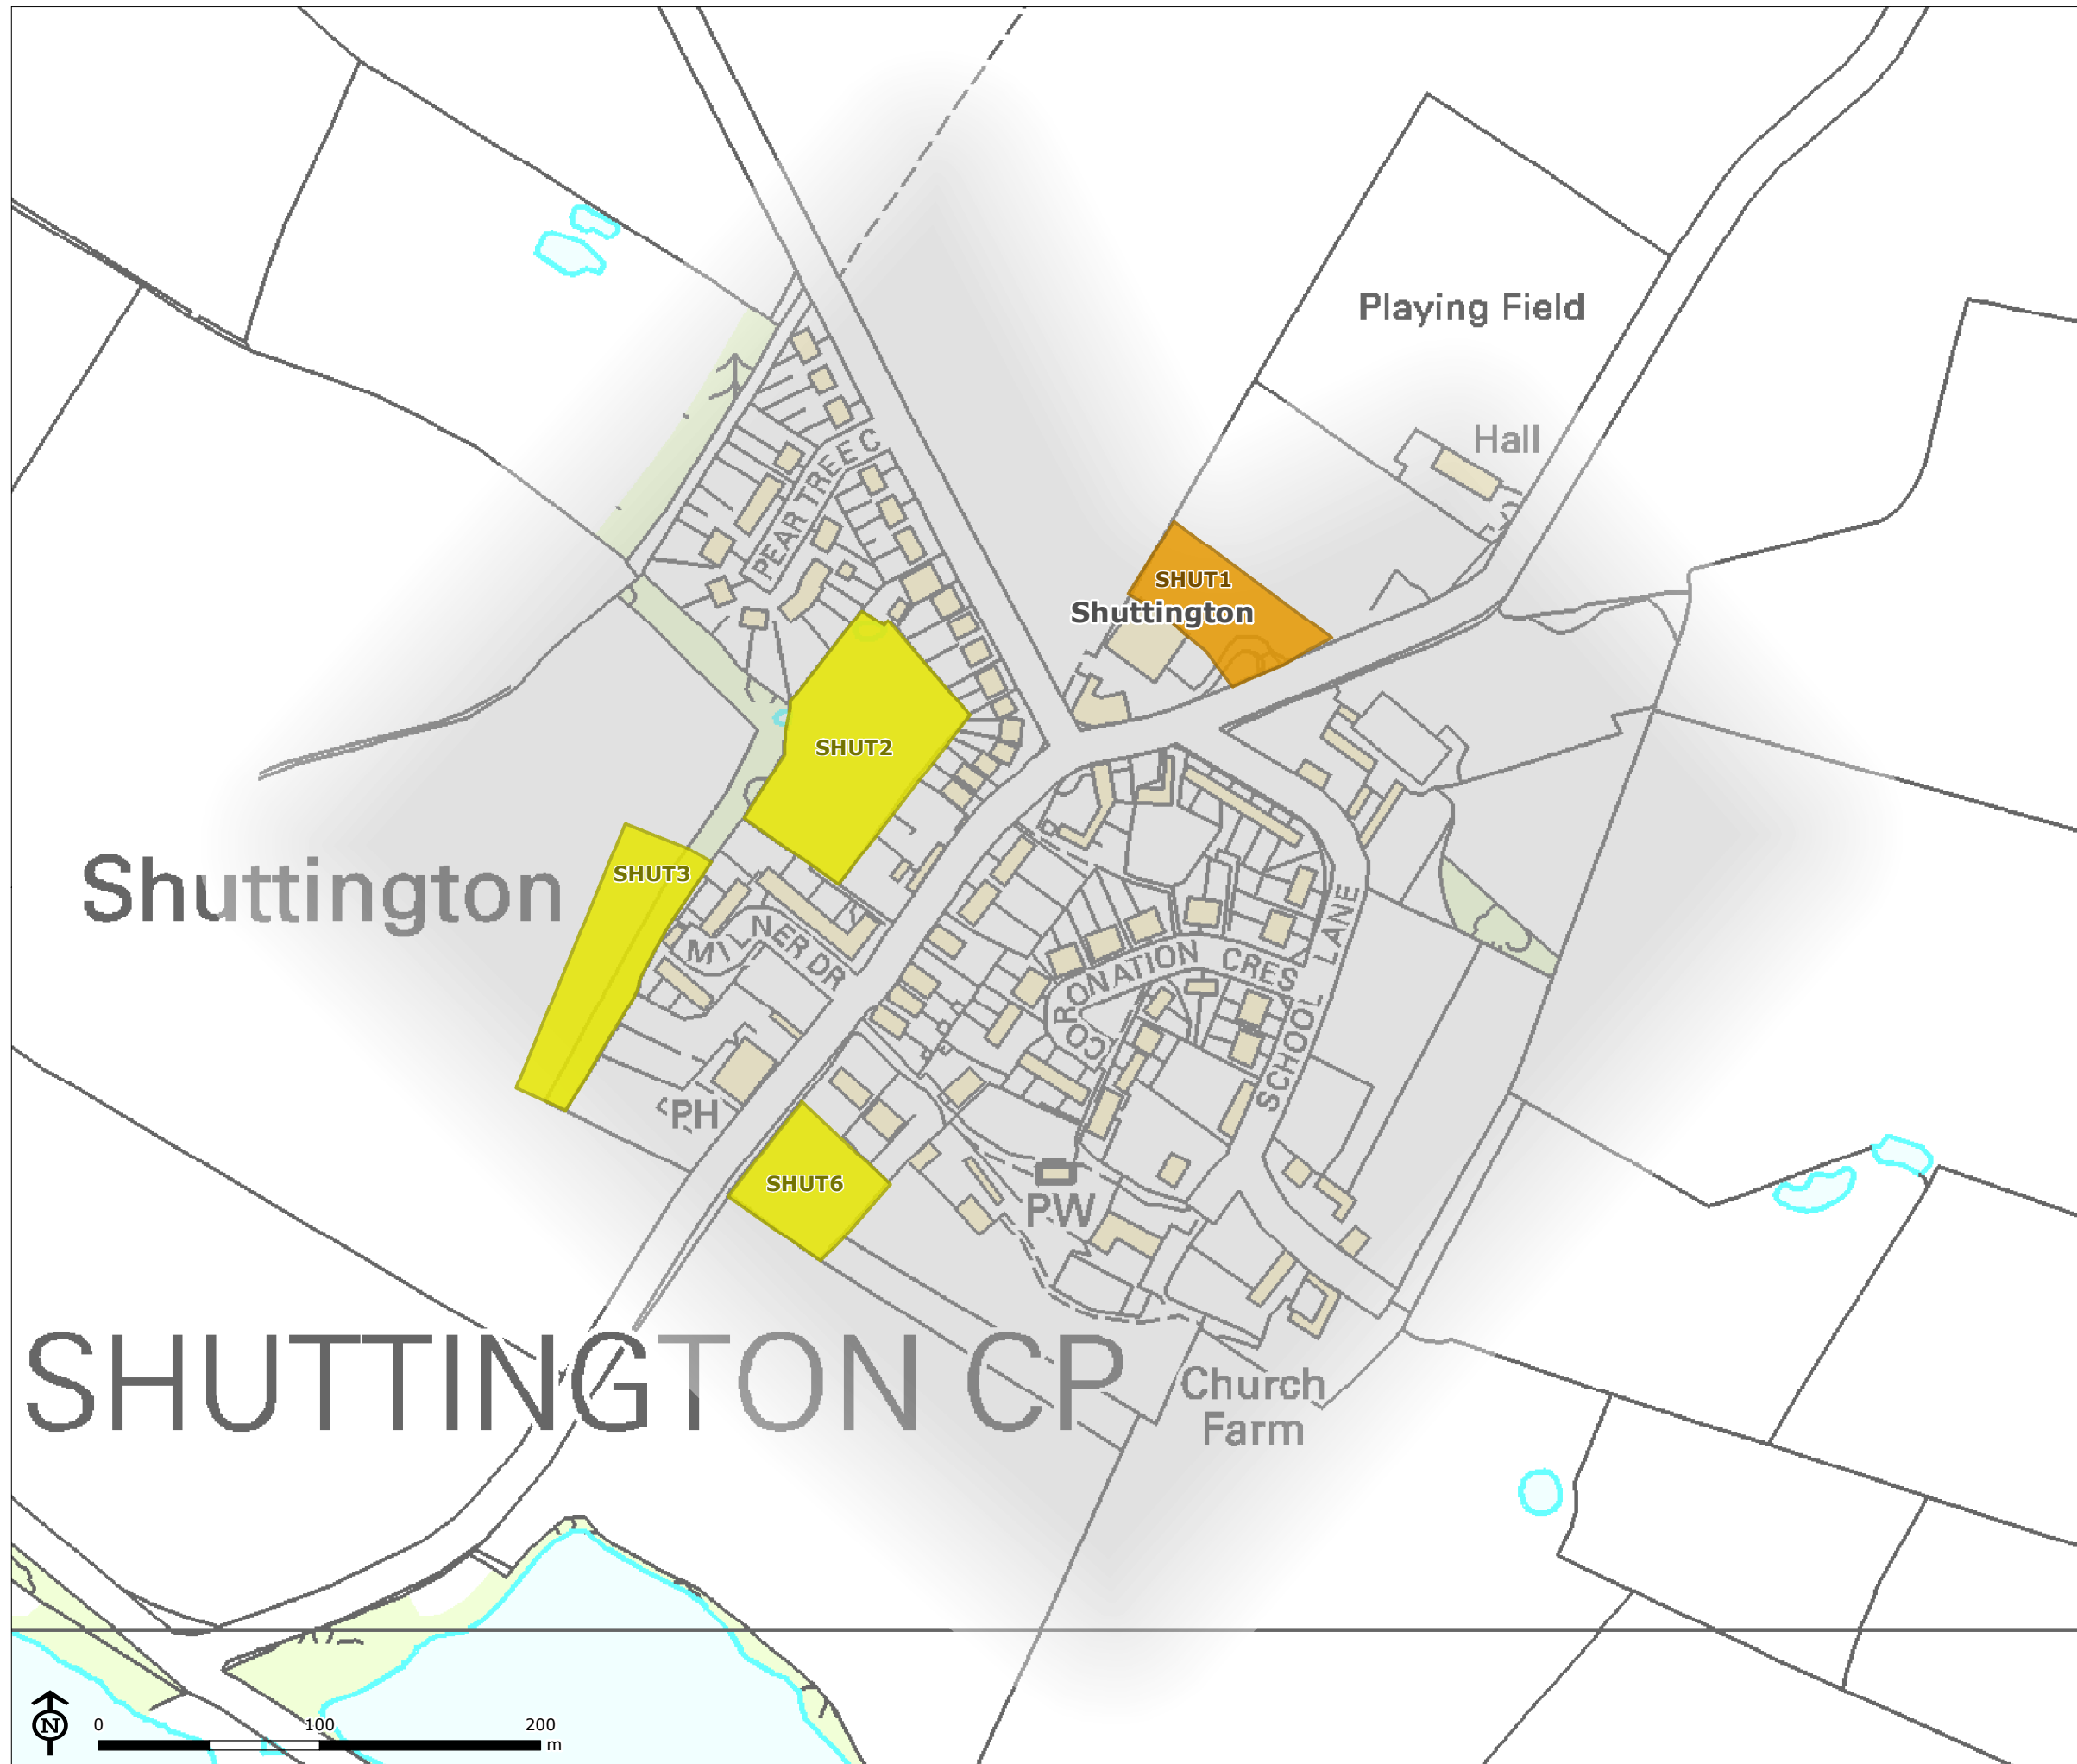

North Warwickshire Site Allocations Plan

Residential Sites

Figure 16: Shuttington

-  North Warwickshire Borough
-  Urban Area
-  Sites Proposed as Allocations in the Plan
-  Reasonable Alternative Sites

Map Scale @ A3: 1:2,950