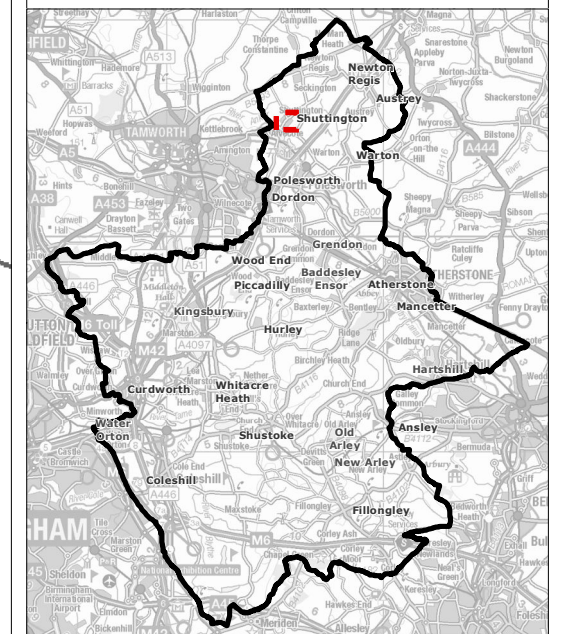

North Warwickshire Site Allocations Plan

Residential Sites

Figure 16: Shuttington

-  North Warwickshire Borough
-  Urban Area
-  Sites Proposed as Allocations in the Plan
-  Reasonable Alternative Sites

Map Scale @ A3: 1:2,950