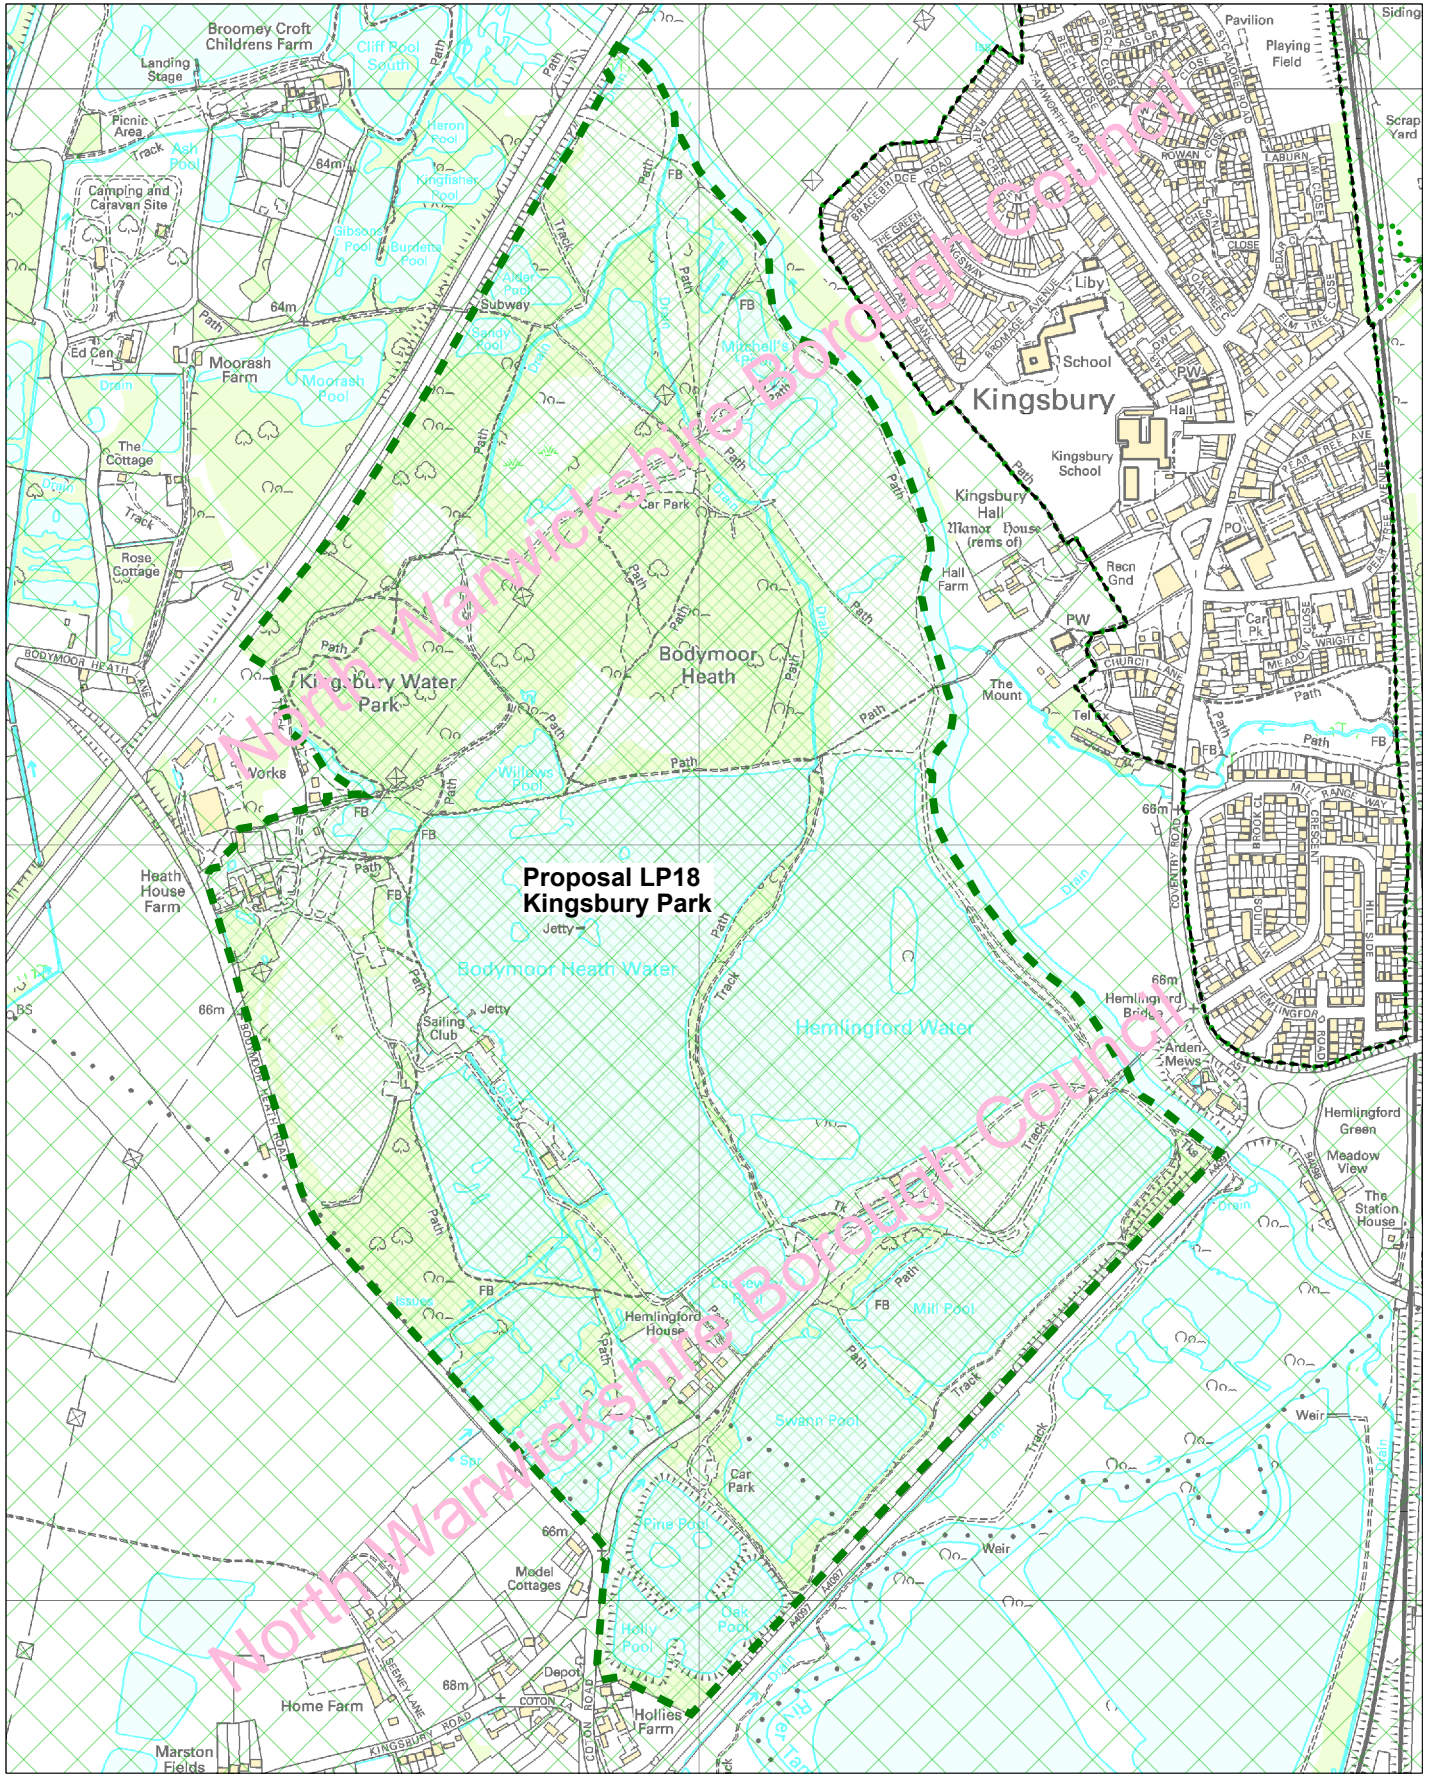

Kingsbury Water Park - Site Proposal

North Warwickshire Borough Council
Submission Local Plan 2018
Site Proposals

© Crown copyright and database rights 2016 Ordnance Survey
100017910

Area outlined in green dash subject to Plan Policy LP18