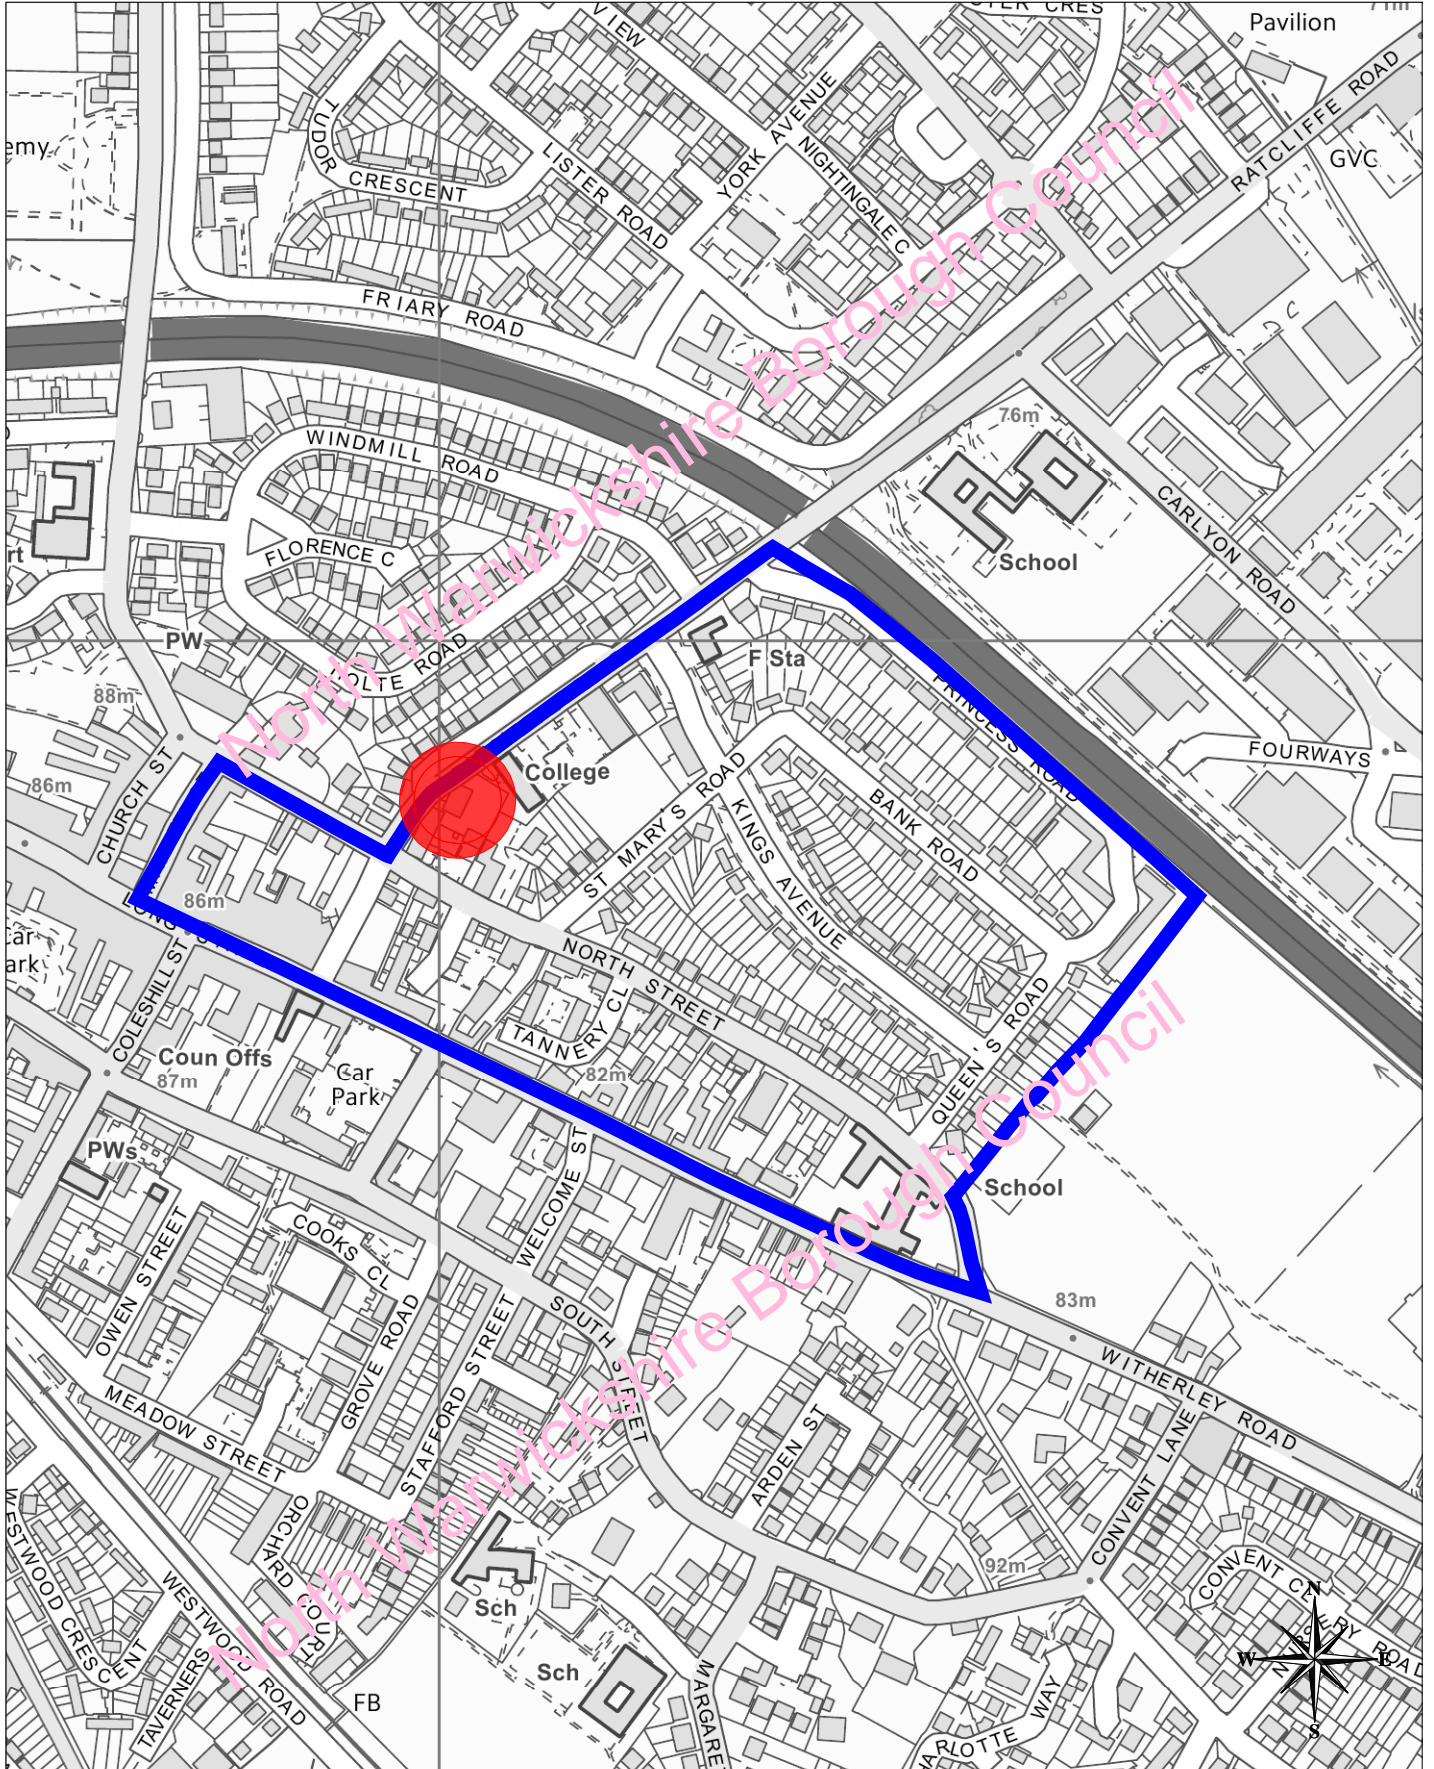

Polling District - Atherstone Central (BA)

Date: 19:01:19

Scale: 1:5000

© Crown copyright and database rights 2019
Ordnance Survey 100017910

North Warwickshire
Borough Council