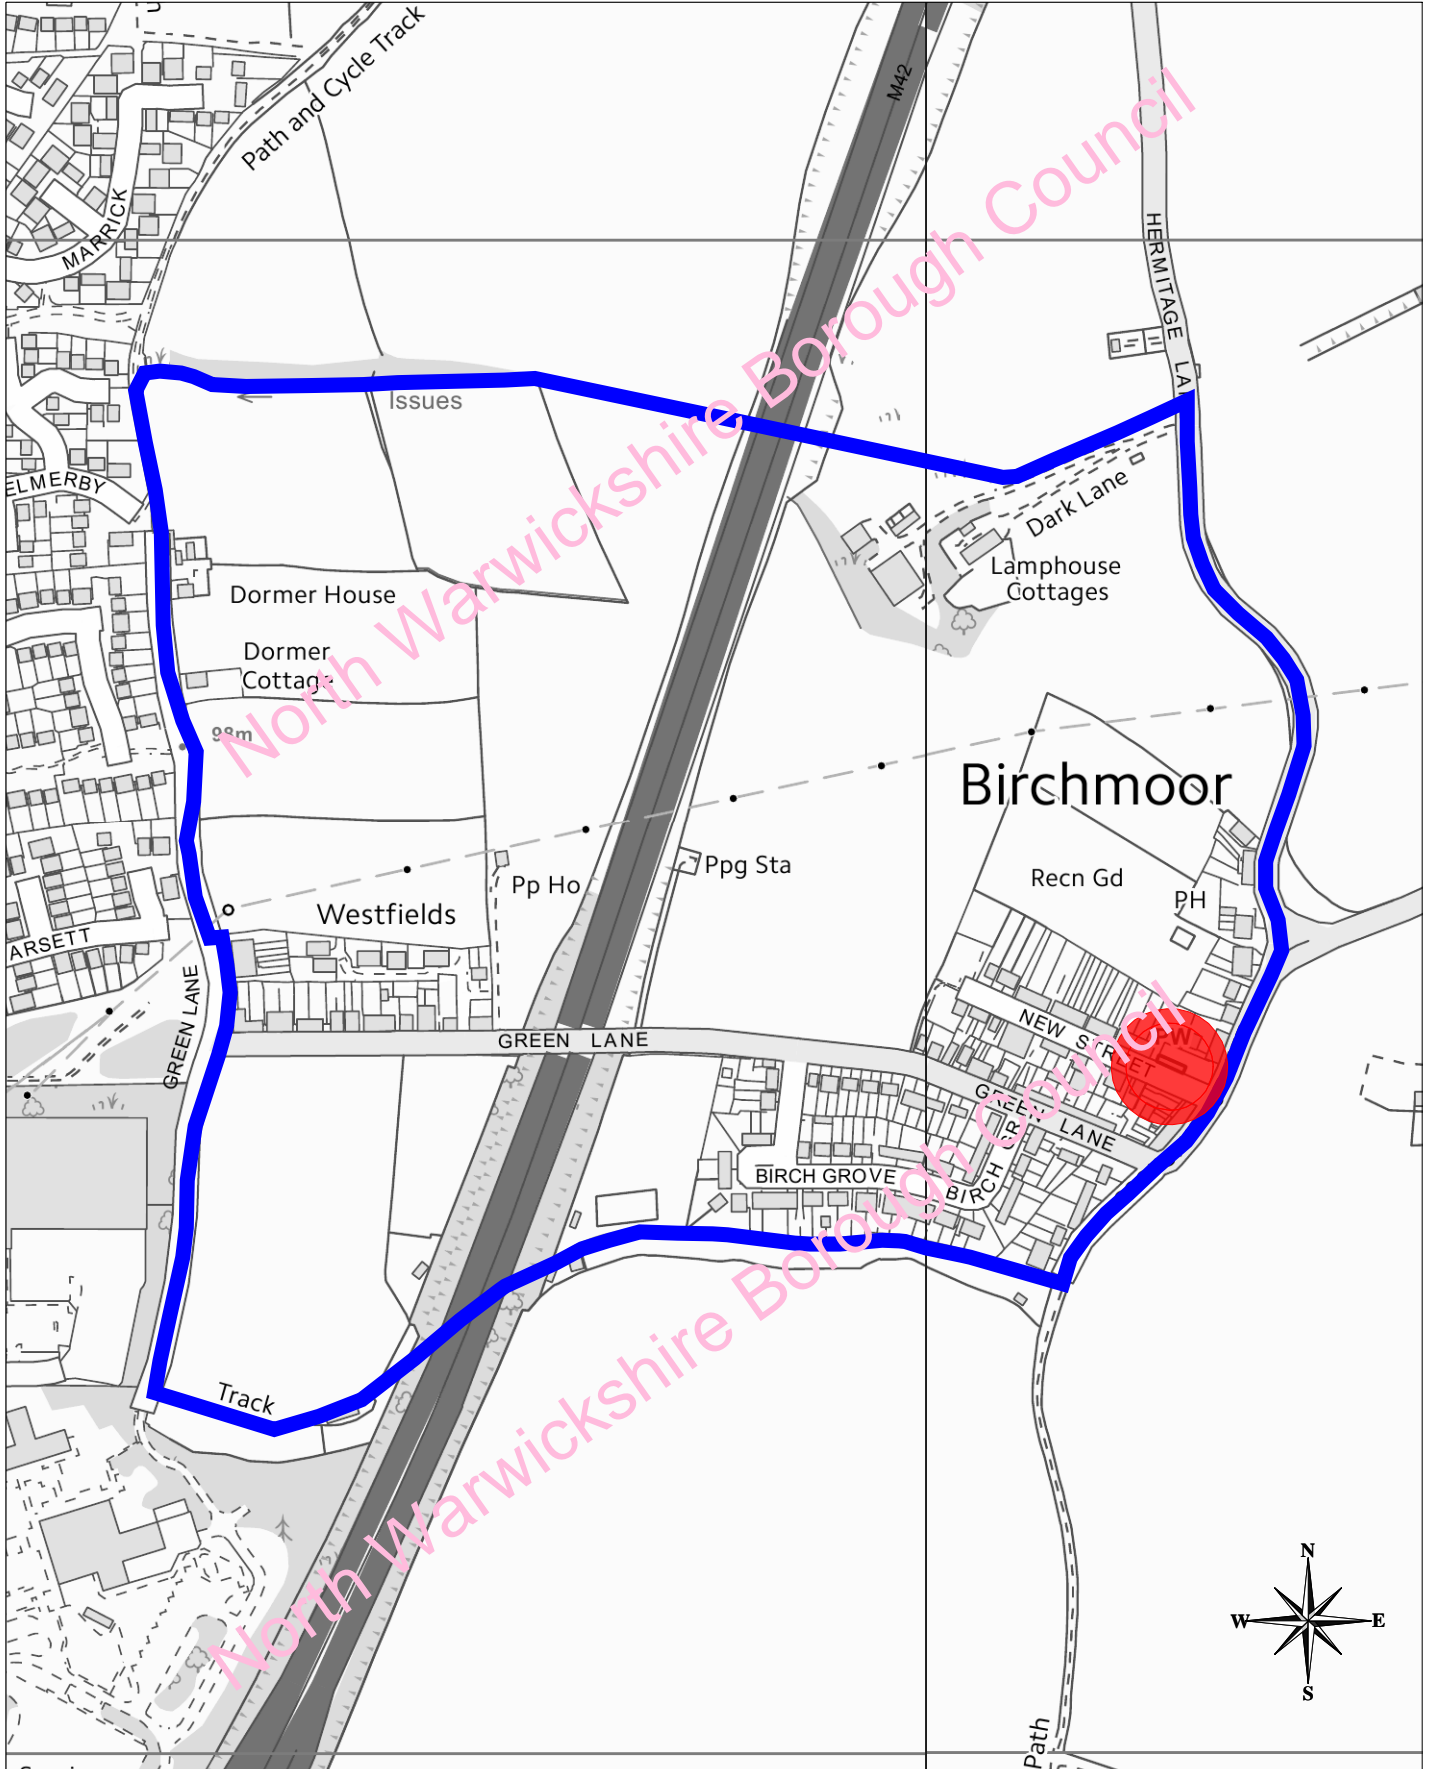

# Polling District - Birchmoor (RA)

Date: 27/01/19

Scale: 1:5000

© Crown copyright and database rights 2019  
Ordnance Survey 100017910

North Warwickshire  
Borough Council