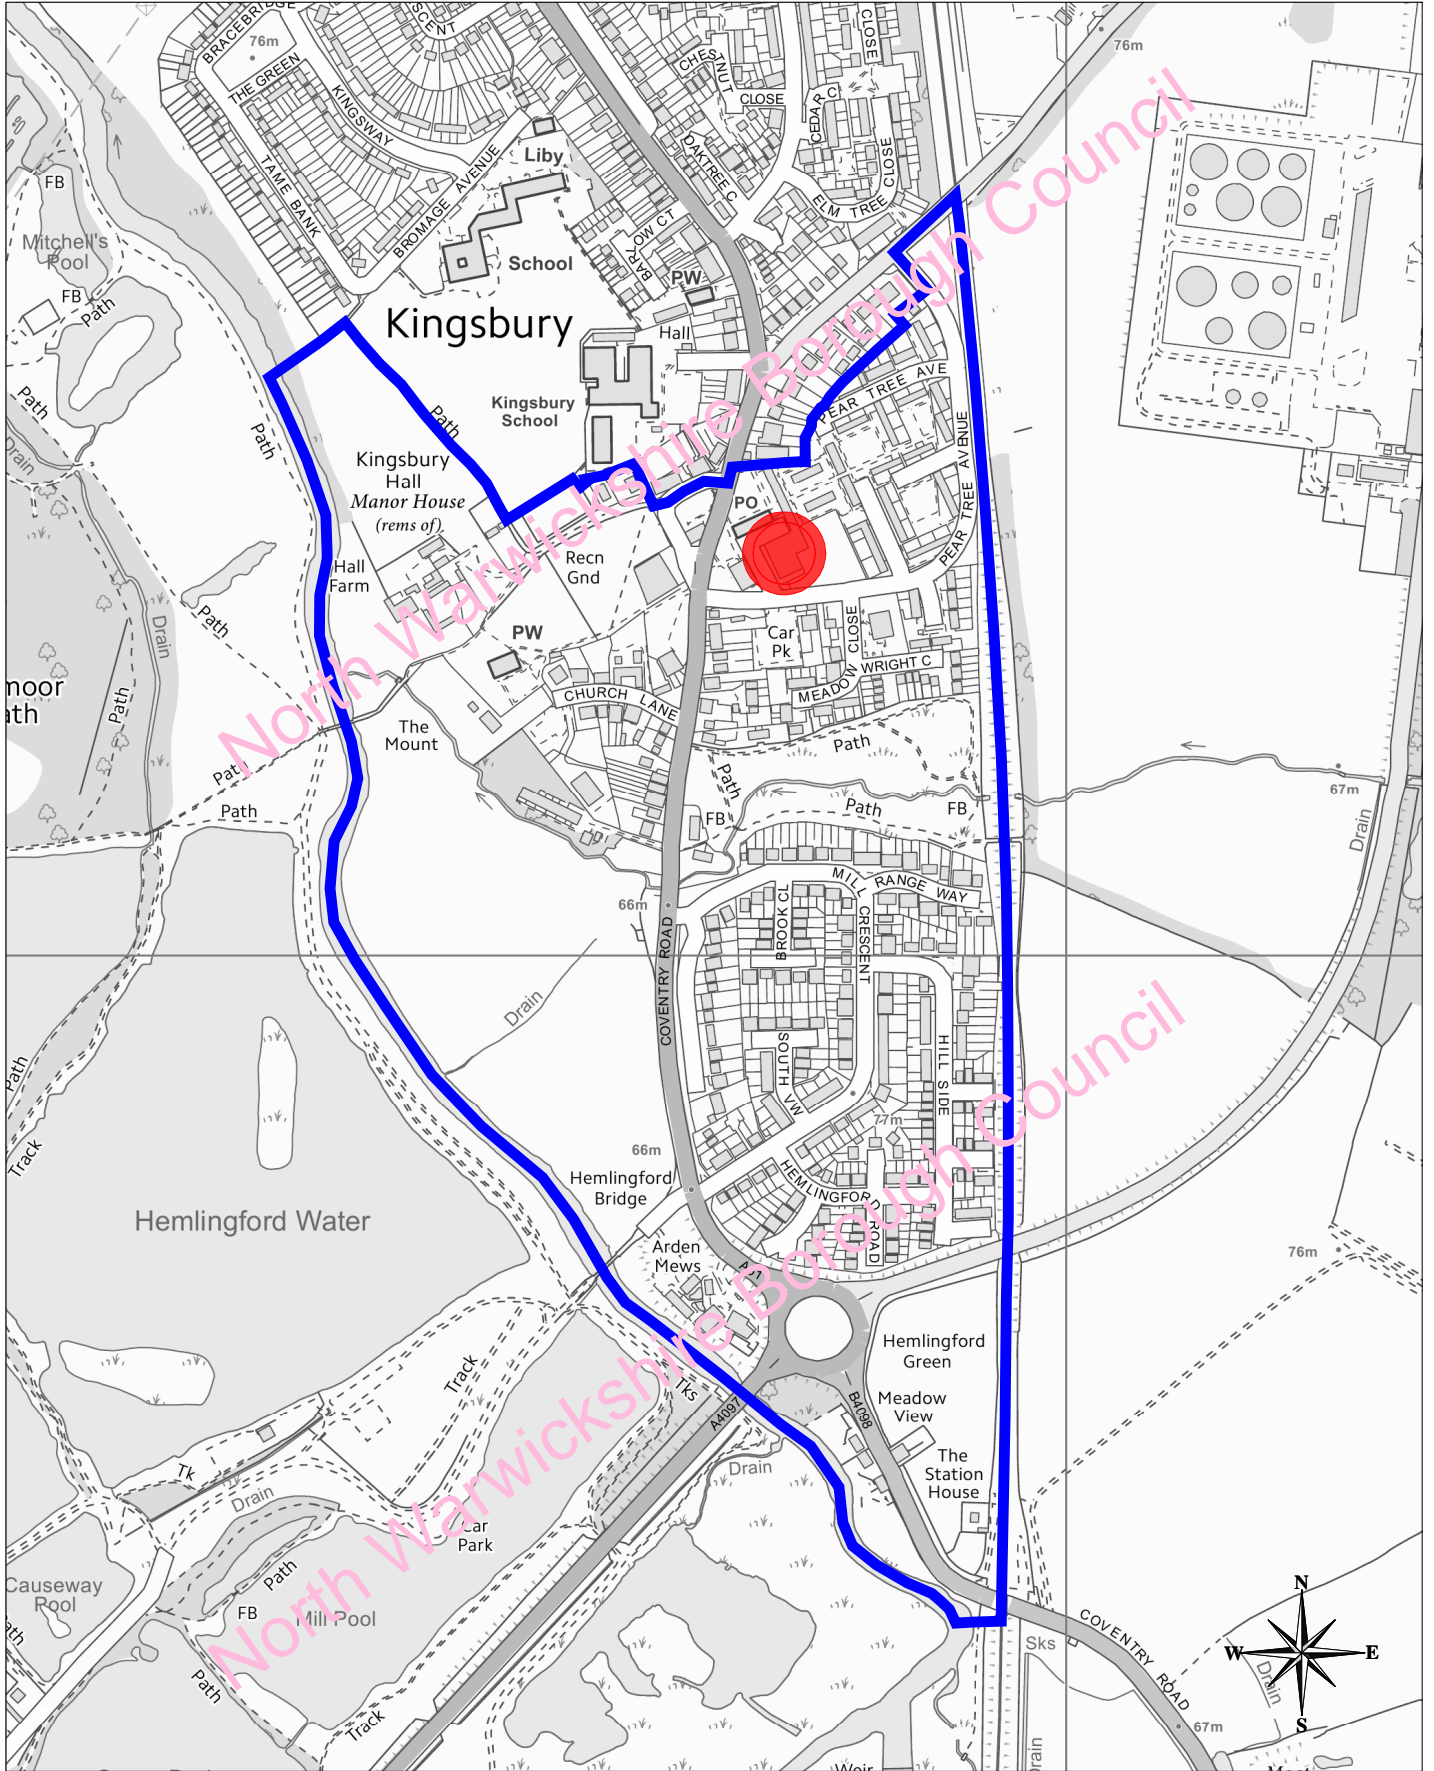

# Polling District - Kingsbury (NB)

Date: 26/01/19

Scale: 1:7000

© Crown copyright and database rights 2019  
Ordnance Survey 100017910

North Warwickshire  
Borough Council