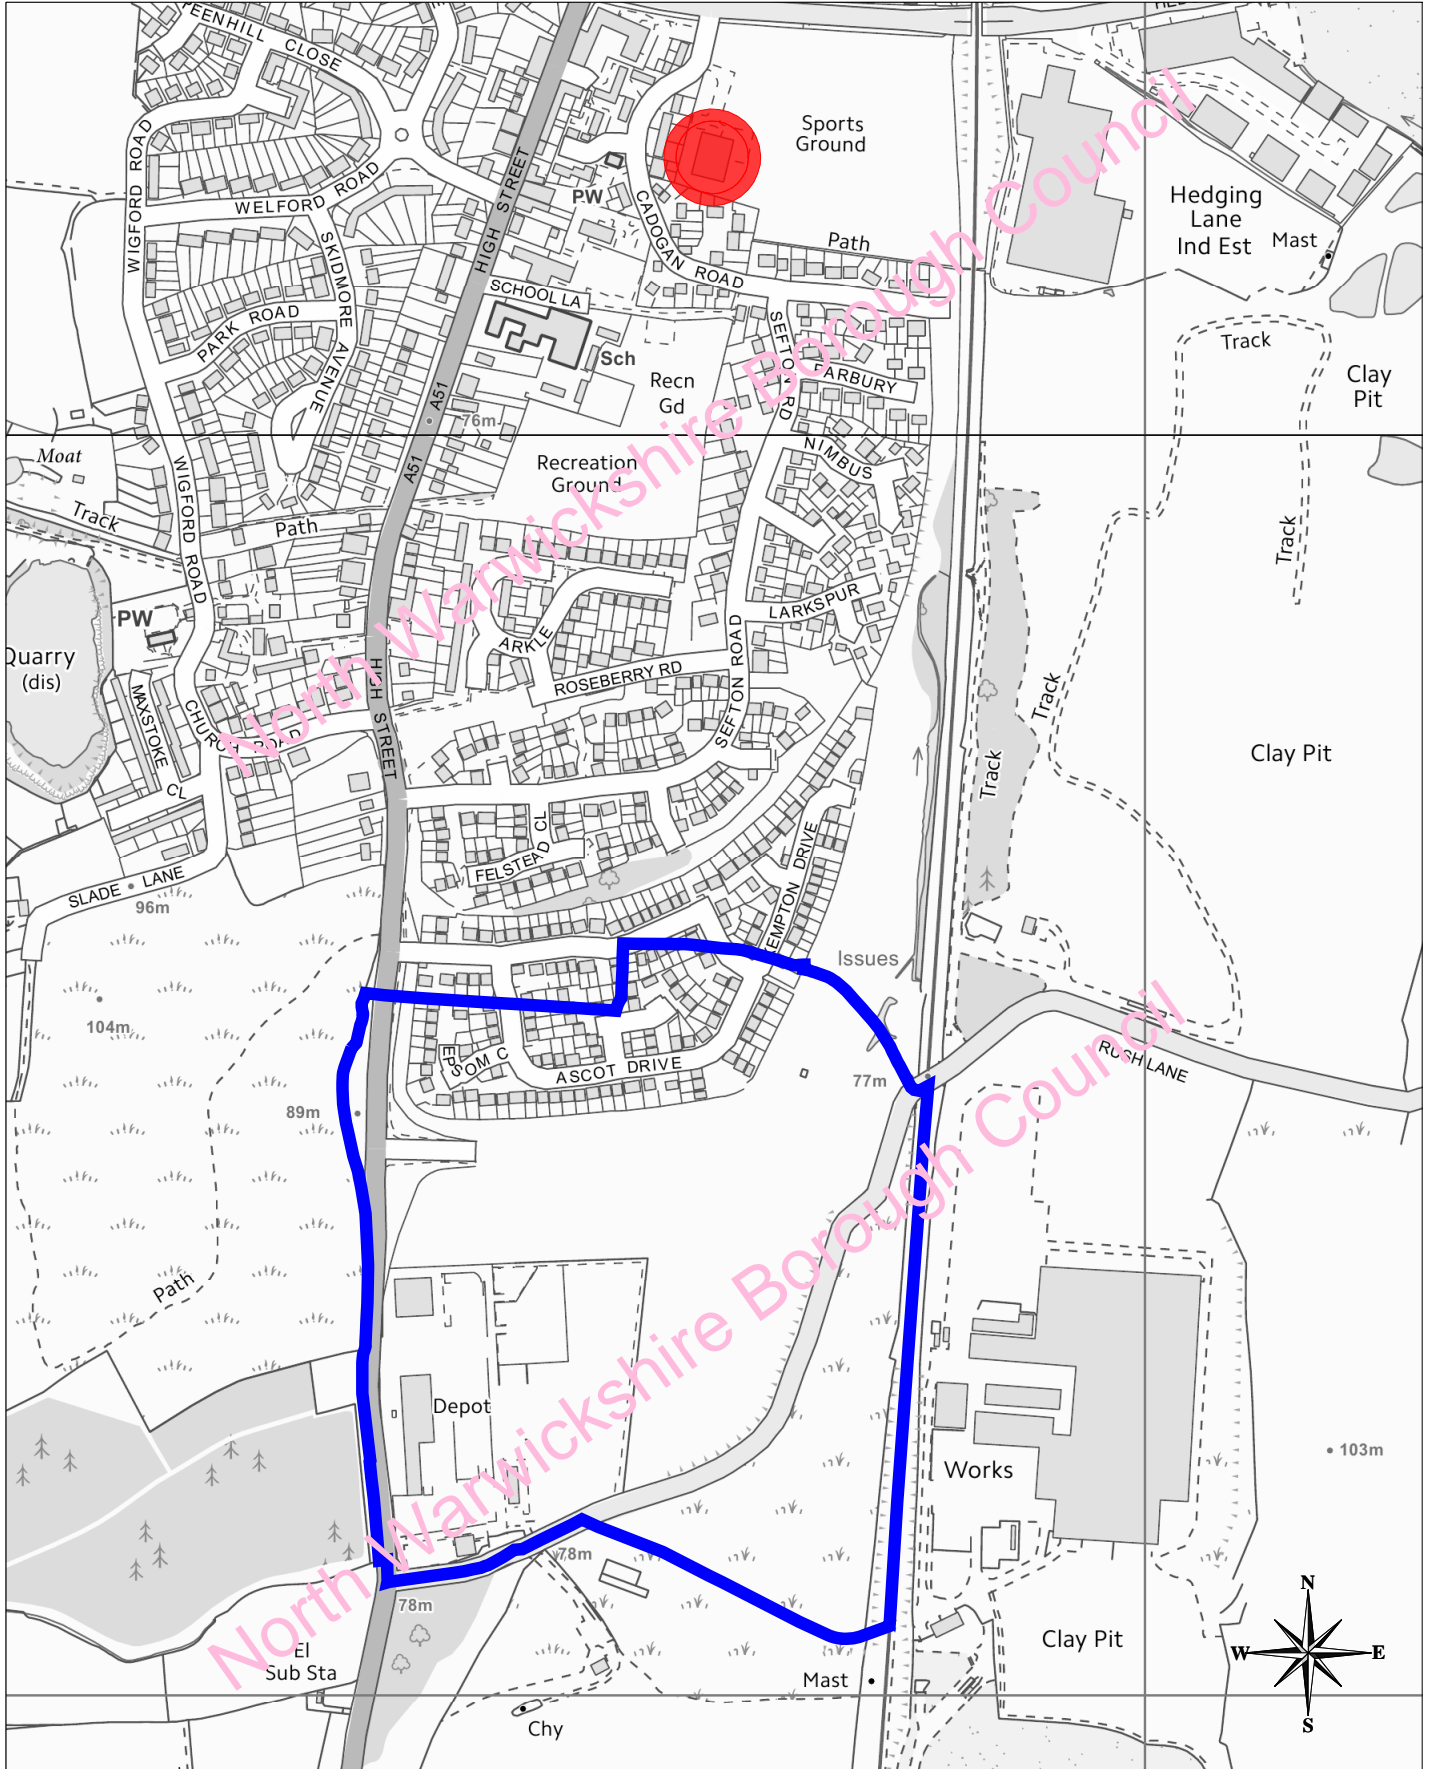

Polling District - Piccadilly (MD)

Date: 26/01/19

Scale: 1:6000

© Crown copyright and database rights 2019
Ordnance Survey 100017910

North Warwickshire
Borough Council