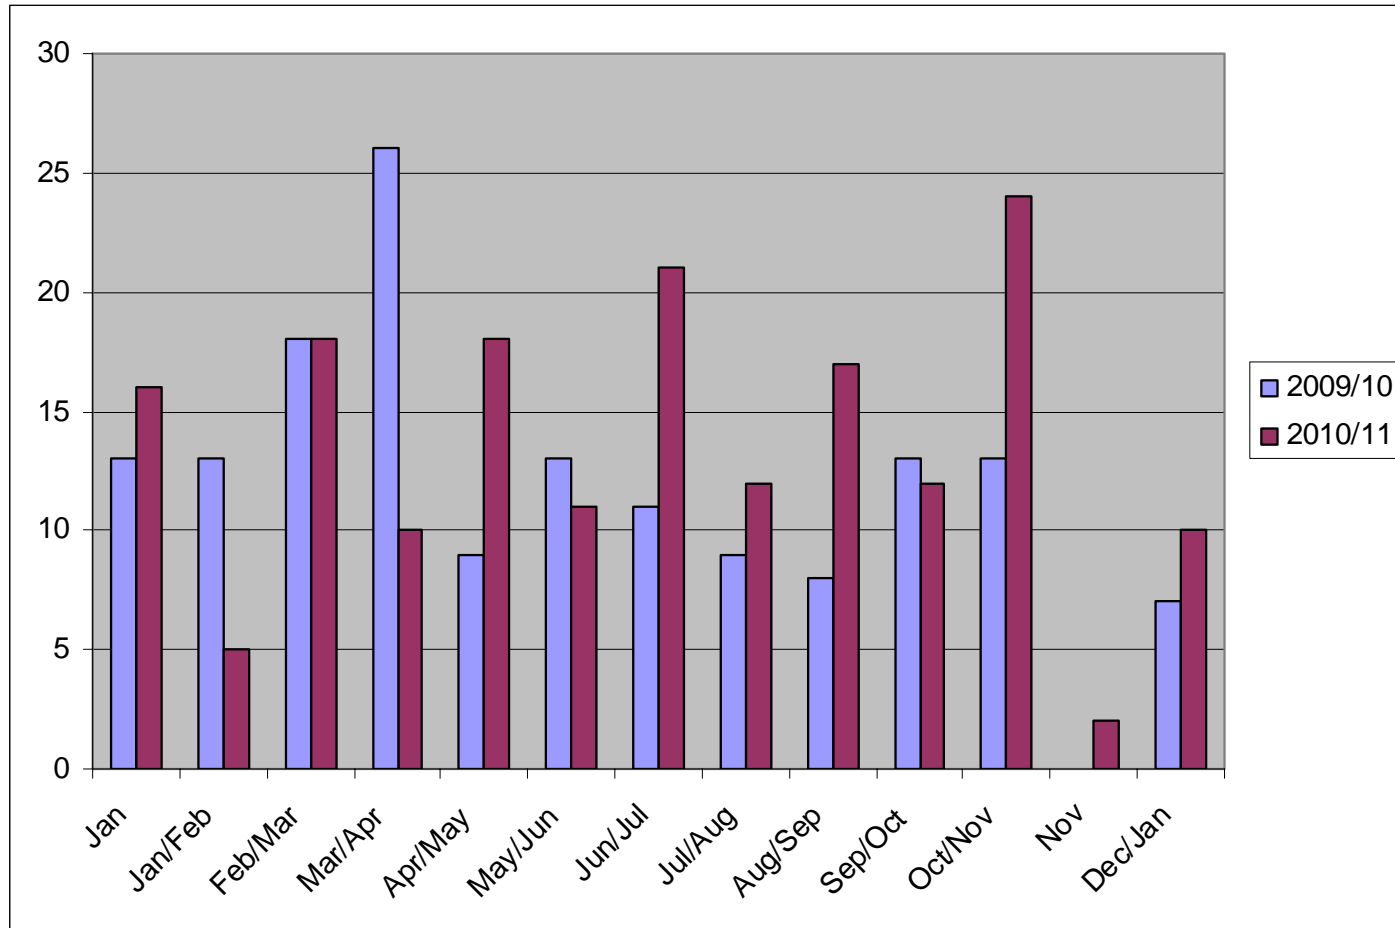

Forum Priorities

ASB

- Wood End
(Agreed 20 targeted patrols)
- Range Way, Kingsbury
(Agreed 20 targeted patrols)
- Glebe Fields, Curdworth
(Agreed 20 targeted patrols)

Community Priorities

- Warwickshire Police is obliged to protect communities from harm in line with the 'Police Priorities'.
- This may mean that in exceptional circumstances SNT officers may be required to work on other policing priorities.
- If this happens there will be a need to re-negotiate priorities. This will be done in liaison with the Chair and the panel.

ASB:-Table of Results from Incidents Monthly Document 2010/11

Area Forum	Jan / Feb	Feb / Mar	Mar / Apr	Apr / May	May / Jun	Jun/ Jul	Jul/ Aug	Aug/ Sep	Sep/ Oct	Oct / Nov	Nov	Dec / Jan11
East	10	20	8	13	24	17	15	15	16	13	11	13
North	6	10	17	8	7	10	14	16	10	15	11	14
South	14	14	10	10	16	11	14	8	13	15	14	26
West	5	18	10	18	11	21	12	17	12	24	2	10

West Forum ASB comparison 2009/10 – 2010/11

ASB – Rangeway, Kingsbury

- 54 targeted patrols conducted (target 20).
- Incidents reported as follows:-
 - 15/10 – 31/10; 3 incidents.
 - 01/11 – 30/11; 1 incident.
 - 01/12 – 31/12; 0 incidents.
 - 01/01/11 – 21/01/11; 0 incidents.
- Conflicting feedback from residents prior to Christmas, some stated that youths were still congregating in area of alleyway, others that problem was resolved.
- Patrols showed few issues, evidence of cigarettes in alleyway and some litter/graffiti near underpass.